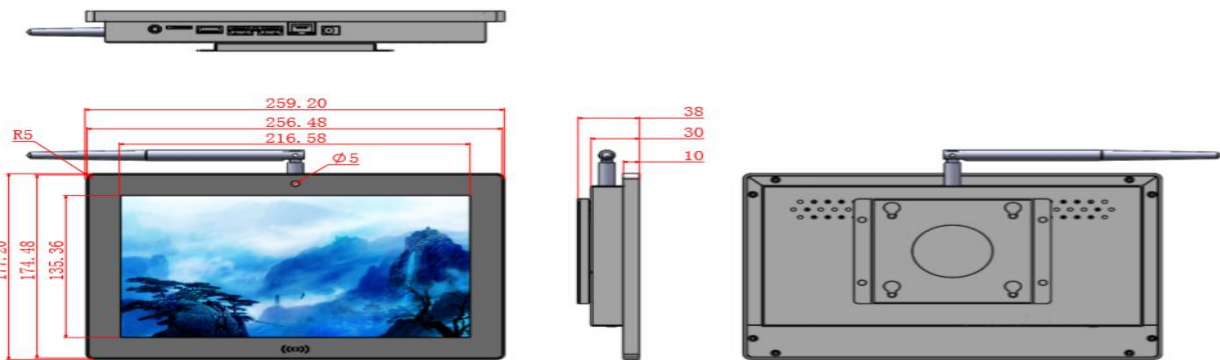

## PRODUCT INFORMATION SHEET

Model No	PV101R3288A28
Brand	KINGTECH
Product type	Android Touch
Product Description	10.1" with touch screen
Date	2021-3-1

<b>System</b>	CPU	RK3288, Quad-core cortex A17, 1.8GHz
	RAM	2GB
	Internal memory	8GB
	Operation system	Android 5.1/7.1
	Touch screen	10-Point capacitive touch
<b>Display</b>	Panel	10.1" LED panel
	Resolution	1280x800
	Active area	216.96(H) X 135.96(V)
	Display mode	Normally black
	Viewing angle	85/85/85(L/R/U/D)
	Contrast ratio	600
	Luminance	250cd/m2
	Aspect Ratio	16:9
<b>Network</b>	WiFi	802.11b/g/n
	Ethernet	10M/100M ethernet
<b>Interface</b>	Card slot	TF card
	USB x 2	USB Host
	Micro USB	Micro USB OTG
	HDMI	HDMI output
	RJ45	RJ45
	Serial port	USB for serial port
	Power jack	DC power input
	Earphone	3.5mm earphone
<b>Media play</b>	Video format	MPEG-1, MPEG-2, MPEG-4, H.263, H.264, VC1, RV etc., support up to 4Kx2K(H.264)
	Audio format	MP3/WMA/AAC etc.
	Photo	jpeg
<b>Other</b>	Speaker	2*2W
	Power consumption	20W
	Working temp	0-40degree
	Certificates	CE/FCC/RoHS
	Language	Multi-language
<b>Accessories</b>	Adapter	Adapter, 12V/2A
	User manual	yes

Product Measurement, mm						
Unit (Without packaging)			Giftbox (With Packaging)			Carton pcs/CTN
L	W	H	L	W	H	L
259.2mm	177.2mm	38mm				
Net(kg)	1.8kg		Net(kg)			Net
						G.W